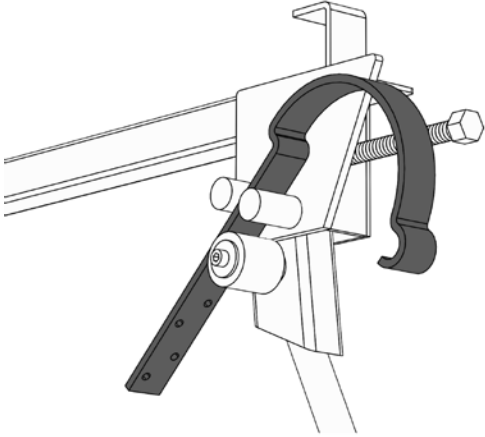

3.

2.

1.

lindab rainline | assembly instruction

indab rainline | assembly instruction

KBO

www.lindab.com

Lindab Profil AB
SE-269 82 Båstad
Phone +46 431 850 00
Fax +46 431 851 50