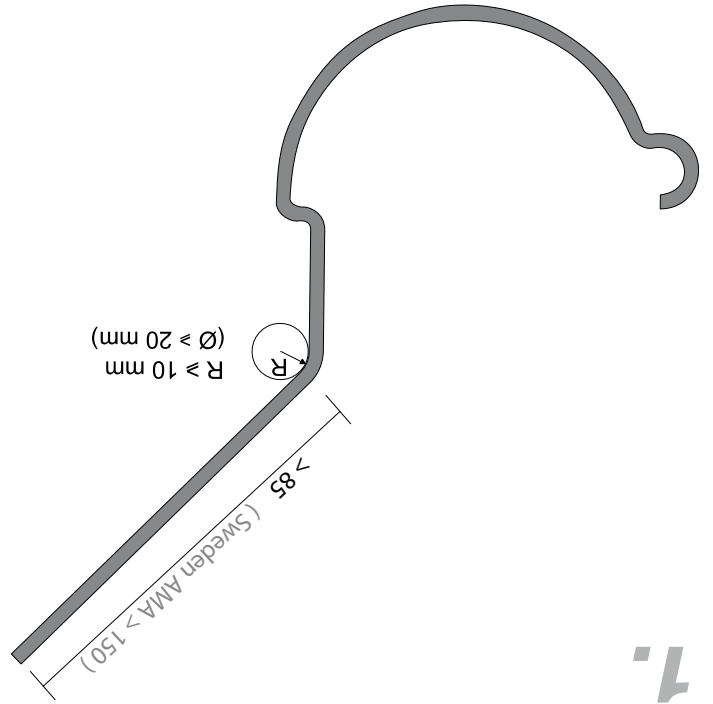

3.

2.

1.

lindab rainline | assembly instruction

indab rainline | assembly instruction

KBO

www.lindab.com

Lindab Profil AB
SE-269 82 Båstad
Phone +46 431 850 00
Fax +46 431 851 50